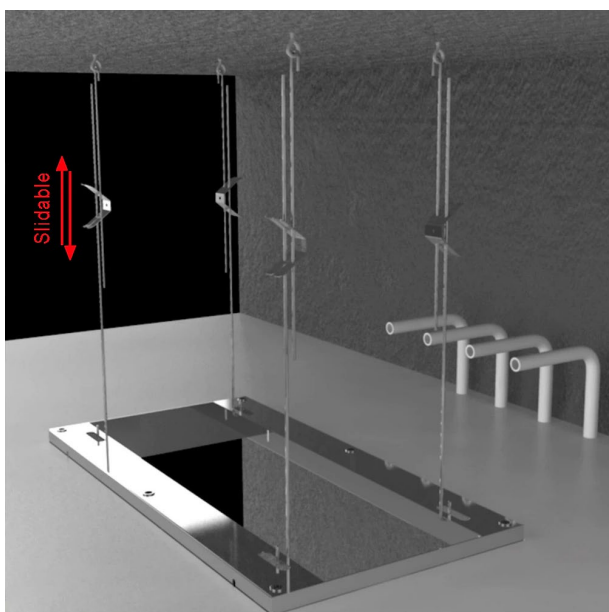

**CHROME POLISHED BEAUTIFUL THERMOSTATIC RECESSED CEILING MOUNT LED RAINFALL SHOWER SYSTEM WITH HANDHELD SHOWER AND JETTED BODY SPRAYS SPECIFICATIONS**

Shower Head

Shower Head Functions: Rainfall, Waterfall, Bubble, Mist

Shower Panel /Hose Material: 304 Stainless Steel

Showerheads Install: Embedded Ceiling Mounted

Concealed Mixer Install: Wall-Mounted

Water Flow:

Mist: 9L/M; Rain: 15L/M; Waterfall: 15L/M; Bubble: 15L/M

Shower Accessories Material: Brass

LED Light: Need to Connect Power

Shower Hose Length: 1.5M

AC: 90-265V 50/60Hz

Product shown is only for installation display purpose

All dimensions and specifications are nominal and may vary. Use actual products for accuracy in critical situations.

## Shower Mixer Connections

Thread Interface Size: G 1/2 Inch  
 Installation Type: Wall Mounted  
 Material: Brass  
 Flow Rate: 1.5 GPM / 5.7 LPM (each Bodyspray)