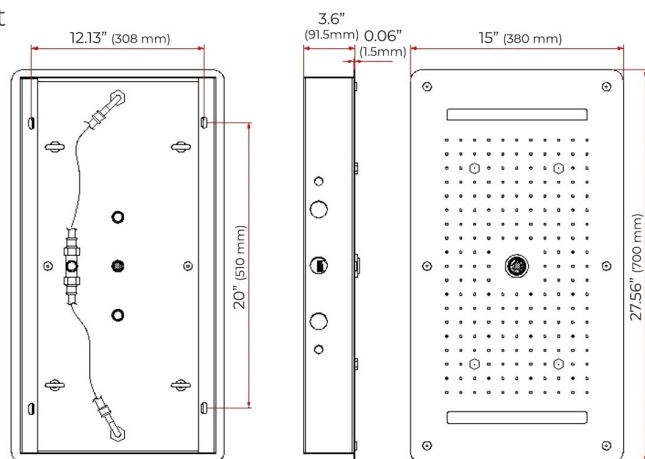

Shower Panel /Hose Material: 304 Stainless Steel

Showerheads Install: Embedded Ceiling Mounted

Concealed Mixer Install: Wall-Mounted

Water Flow:

Mist: 9L/M; Rain: 15L/M; Waterfall: 15L/M; Bubble: 15L/M

Shower Accessories Material: Brass

LED Light: Need to Connect Power

Shower Hose Length: 1.5M

AC: 90-265V 50/60Hz

Product shown is only for installation display purpose

All dimensions and specifications are nominal and may vary. Use actual products for accuracy in critical situations.

## Shower Mixer Connections

Thread Interface Size: G 1/2 Inch  
 Installation Type: Wall Mounted  
 Material: Brass  
 Flow Rate: 1.5 GPM / 5.7 LPM (each Bodyspray)