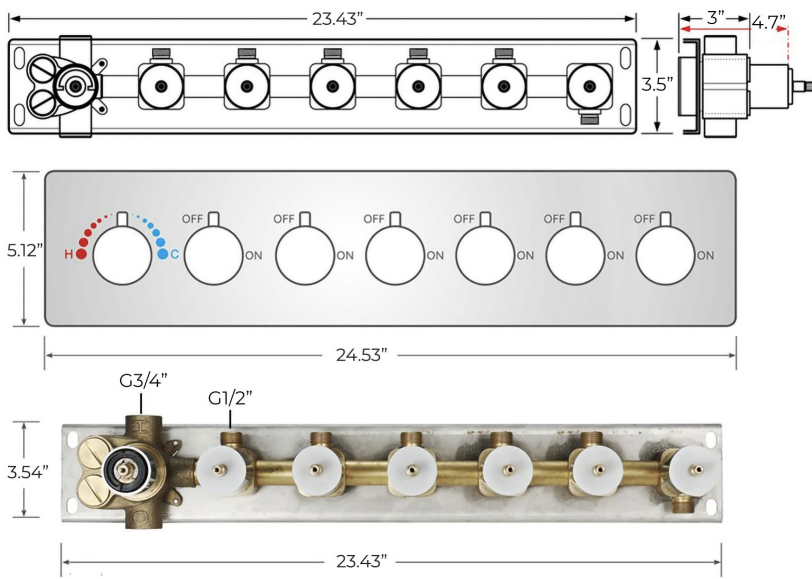

Shower Mixer