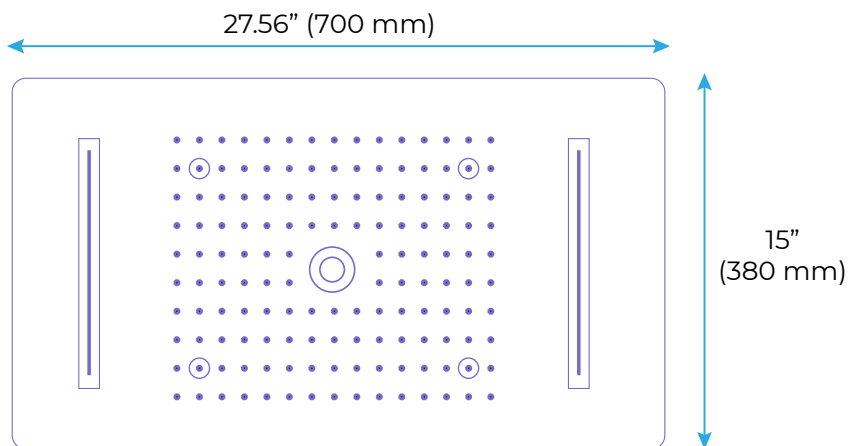

**CHROME POLISHED BEAUTIFUL THERMOSTATIC RECESSED CEILING MOUNT LED RAINFALL SHOWER SYSTEM WITH HANDHELD SHOWER AND JETTED BODY SPRAYS SPECIFICATIONS**

Shower Head

Shower Head Functions: Rainfall, Waterfall, Bubble, Mist

Shower Panel /Hose Material: 304 Stainless Steel

Showerheads Install: Embedded Ceiling Mounted

Concealed Mixer Install: Wall-Mounted

Water Flow:

Mist: 9L/M; Rain: 15L/M; Waterfall: 15L/M; Bubble: 15L/M

Shower Accessories Material: Brass

LED Light: Need to Connect Power

Shower Hose Length: 1.5M

AC: 90-265V 50/60Hz

Product shown is only for installation display purpose

All dimensions and specifications are nominal and may vary. Use actual products for accuracy in critical situations.

## Shower Mixer Connections

Thread Interface Size: G 1/2 Inch  
 Installation Type: Wall Mounted  
 Material: Brass  
 Flow Rate: 1.5 GPM / 5.7 LPM (each Bodyspray)