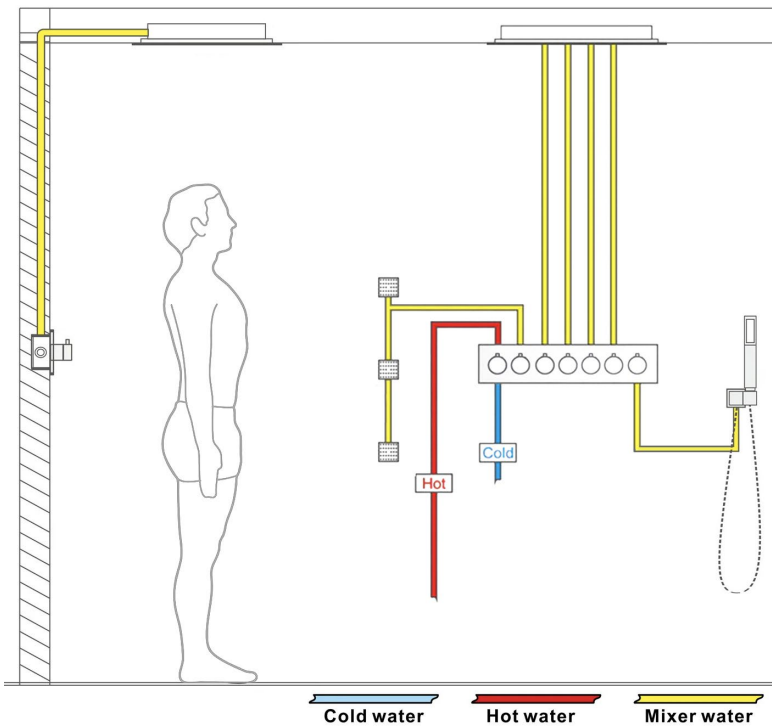

Shower Panel /Hose Material: 304 Stainless Steel

Showerheads Install: Embedded Ceiling Mounted

Concealed Mixer Install: Wall-Mounted

Water Flow:

Mist: 9L/M; Rain: 15L/M; Waterfall: 15L/M; Bubble: 15L/M

Shower Accessories Material: Brass

## Shower Mixer

## Hand Shower

Flow Rate: 2.0 GPM / 7.6 LPM

## Shower Mixer Connections

Thread Interface Size: G 1/2 Inch  
 Installation Type: Wall Mounted  
 Material: Brass  
 Flow Rate: 1.5 GPM / 5.7 LPM (each Bodyspray)